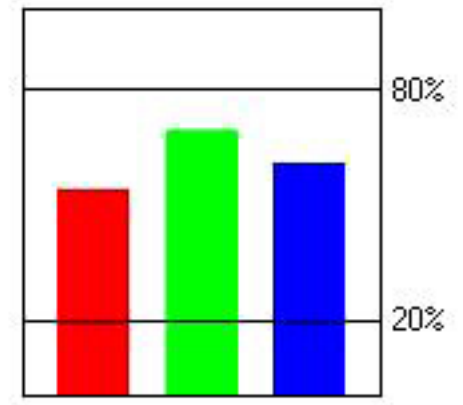

Sensor Settings

Averaging 64

Triggering ☒ Free Run ☐ Level ☐ Edge

Output delay (ms) 0

Ambient Subtraction ☐

Illumination (%) 100

Read ColorMax Settings

Send ColorMax Settings

Sensor Communications

Port ☒ COM1 ☐ COM2

Communication status: **ColorMax-7** on line

Serial Number: 50726F746F202331

Color Recognition Channels

Channel 7

Recognition Mode ☒ Color & Luminosity ☐ Color only

Recognition Enabled ☒

	RED	GREEN	BLUE
Color (%)	54.2	68.7	61.1
Tolerance (%)	3.0	3.0	3.0

Luminosity (%) 61.3

Match output ☒ High ☐ Low

Teach ColorMax Channel

Read All ColorMax Channels

Send All ColorMax Channels

Current Reading

Display Mode ☒ Color & Luminosity ☐ Color only

RED	GREEN	BLUE
54.1	68.7	61.1

Recognized Colors

- Channel 1 ☒ High
- Channel 2 ☒ High
- Channel 3 ☒ High
- Channel 4 ☒ High
- Channel 5 ☒ High
- Channel 6 ☒ High
- Channel 7 ☒ High